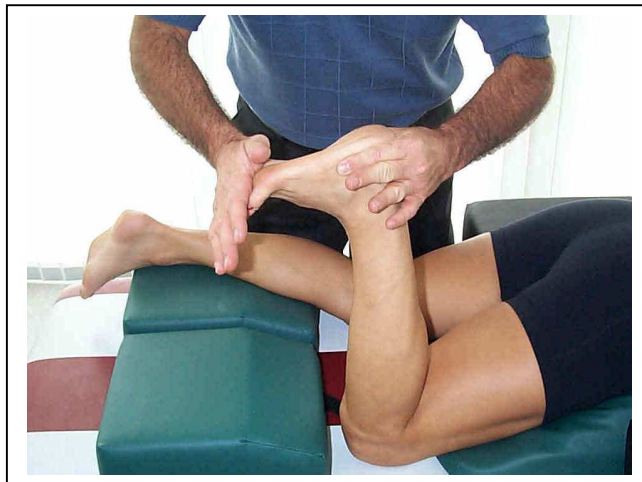

**NCHP Fall Conference  
October 28-31, 2010  
Victoria, BC**

**ORTHOPEDIC MASSAGE FOR  
COMPLICATED LOWER EXTREMITY  
CONDITIONS**

*The “Cutting Edge” in Orthopedic and  
Pain Management Training*

**James Waslaski, LMT  
Author and International Lecturer  
[www.orthomassage.net](http://www.orthomassage.net)**

*A Unique Multidisciplinary Approach to  
Chronic Pain and Sports Injuries*